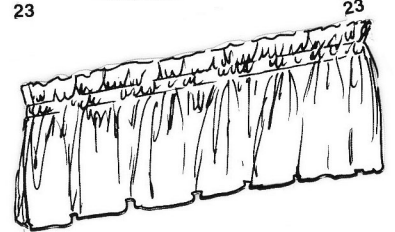

BAY WINDOW AND/OR CORNER WINDOW TREATMENT

(MAY BE SEPARATED FOR USE ON SINGLE WINDOWS)

CLOUD SHADES SHIRRED ON RODS W/ RUFFLED TRIM ● ◆ 23

VALANCES W/ SWAGS & CASCADES ● ◆ 23

VALANCES W/ SWAGS & JABOTS ● ◆ 23

JABOT W/ ROSETTE ● ◆ 23

SOFT CLOUD VALANCES ★ 23

SHIRRED RUFFLED VALANCES ◆ ● 23

SOFT FOLD ROMAN SHADE ★ 23

ITEMS WITH A ★ CAN BE USED WITH ALL OTHER SYMBOLS