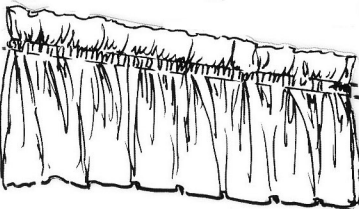

BAY WINDOW AND/OR CORNER WINDOW TREATMENT

(MAY BE SEPARATED FOR USE ON SINGLE WINDOWS)

CLOUD SHADES SHIRRED ON RODS W/ RUFFLED TRIM ● ◆ 23

VALANCES W/ SWAGS & CASCADES ● ◆ 23

VALANCES W/ SWAGS & JABOTS ● ◆ 23

JABOT W/ ROSETTE ● ◆ 23

SOFT CLOUD VALANCES ★ 23

SHIRRED RUFFLED VALANCES ◆ ● 23

SOFT FOLD ROMAN SHADE ★ 23

ITEMS WITH A ★ CAN BE USED WITH ALL OTHER SYMBOLS