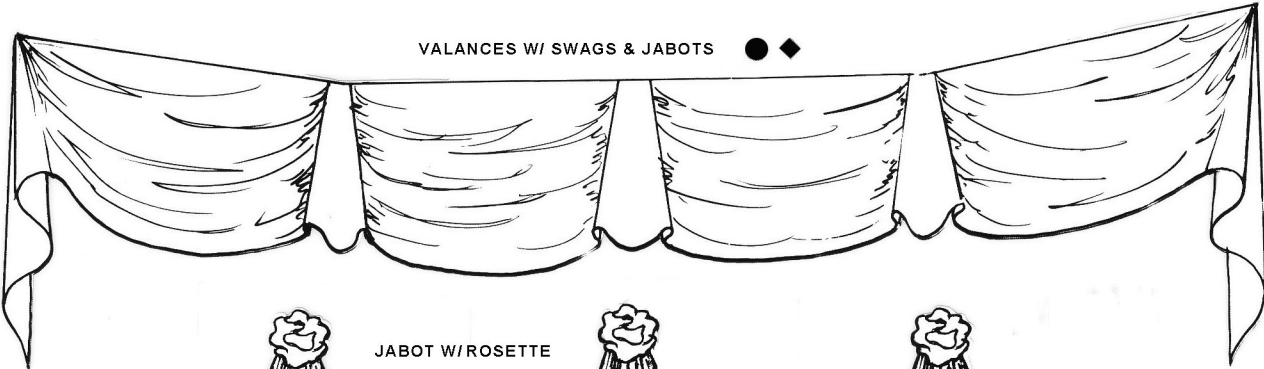

BAY WINDOW AND/OR CORNER WINDOW TREATMENT

(MAY BE SEPARATED FOR USE ON SINGLE WINDOWS)

CLOUD SHADES SHIRRED ON RODS W/ RUFFLED TRIM ● ◆ 23

VALANCES W/ SWAGS & CASCADES ● ◆ 23

VALANCES W/ SWAGS & JABOTS ● ◆ 23

JABOT W/ ROSETTE ● ◆ 23

SOFT CLOUD VALANCES ★ 23

SHIRRED RUFFLED VALANCES ◆ ● 23

SOFT FOLD ROMAN SHADE ★ 23

ITEMS WITH A ★ CAN BE USED WITH ALL OTHER SYMBOLS