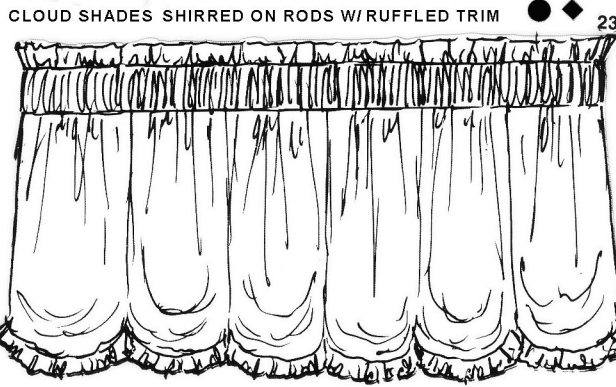

BAY WINDOW AND/OR CORNER WINDOW TREATMENT

(MAY BE SEPARATED FOR USE ON SINGLE WINDOWS)

CLOUD SHADES SHIRRED ON RODS W/ RUFFLED TRIM ● ◆ 23

VALANCES W/ SWAGS & CASCADES ● ◆ 23

VALANCES W/ SWAGS & JABOTS ● ◆ 23

JABOT W/ ROSETTE ● ◆ 23

SOFT CLOUD VALANCES ★ 23

SHIRRED RUFFLED VALANCES ◆ ● 23

SOFT FOLD ROMAN SHADE ★ 23

ITEMS WITH A ★ CAN BE USED WITH ALL OTHER SYMBOLS