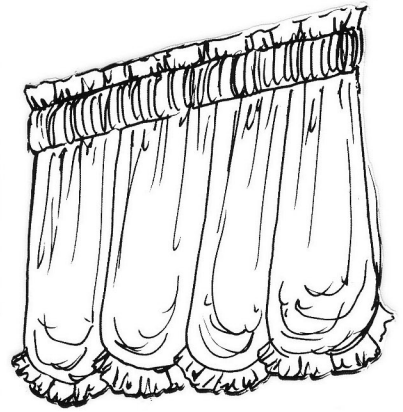

BAY WINDOW AND/OR CORNER WINDOW TREATMENT

(MAY BE SEPARATED FOR USE ON SINGLE WINDOWS)

CLOUD SHADES SHIRRED ON RODS W/ RUFFLED TRIM ● ◆ 23

VALANCES W/ SWAGS & CASCADES ● ◆ 23

VALANCES W/ SWAGS & JABOTS ● ◆ 23

JABOT W/ ROSETTE ● ◆ 23

SOFT CLOUD VALANCES ★ 23

SHIRRED RUFFLED VALANCES ◆ ● 23

SOFT FOLD ROMAN SHADE ★ 23

ITEMS WITH A ★ CAN BE USED WITH ALL OTHER SYMBOLS