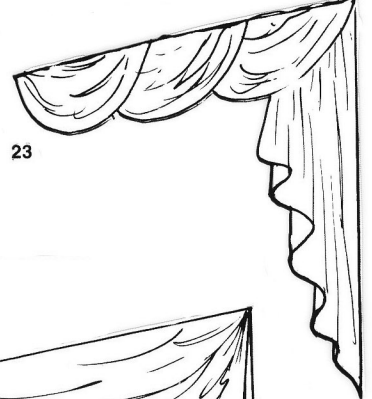

BAY WINDOW AND/OR CORNER WINDOW TREATMENT

(MAY BE SEPARATED FOR USE ON SINGLE WINDOWS)

CLOUD SHADES SHIRRED ON RODS W/ RUFFLED TRIM ● ◆ 23

VALANCES W/ SWAGS & CASCADES ● ◆ 23

VALANCES W/ SWAGS & JABOTS ● ◆ 23